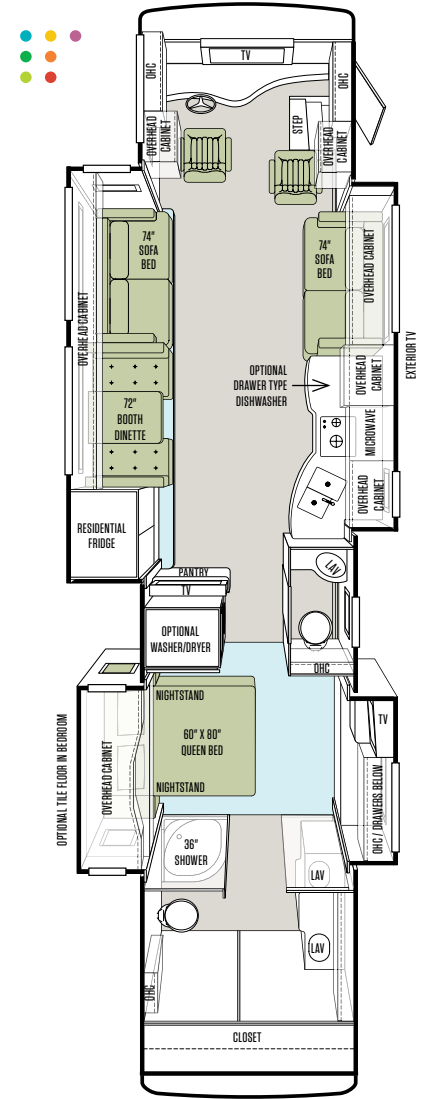

43 QGP

AVAILABLE OPTIONS